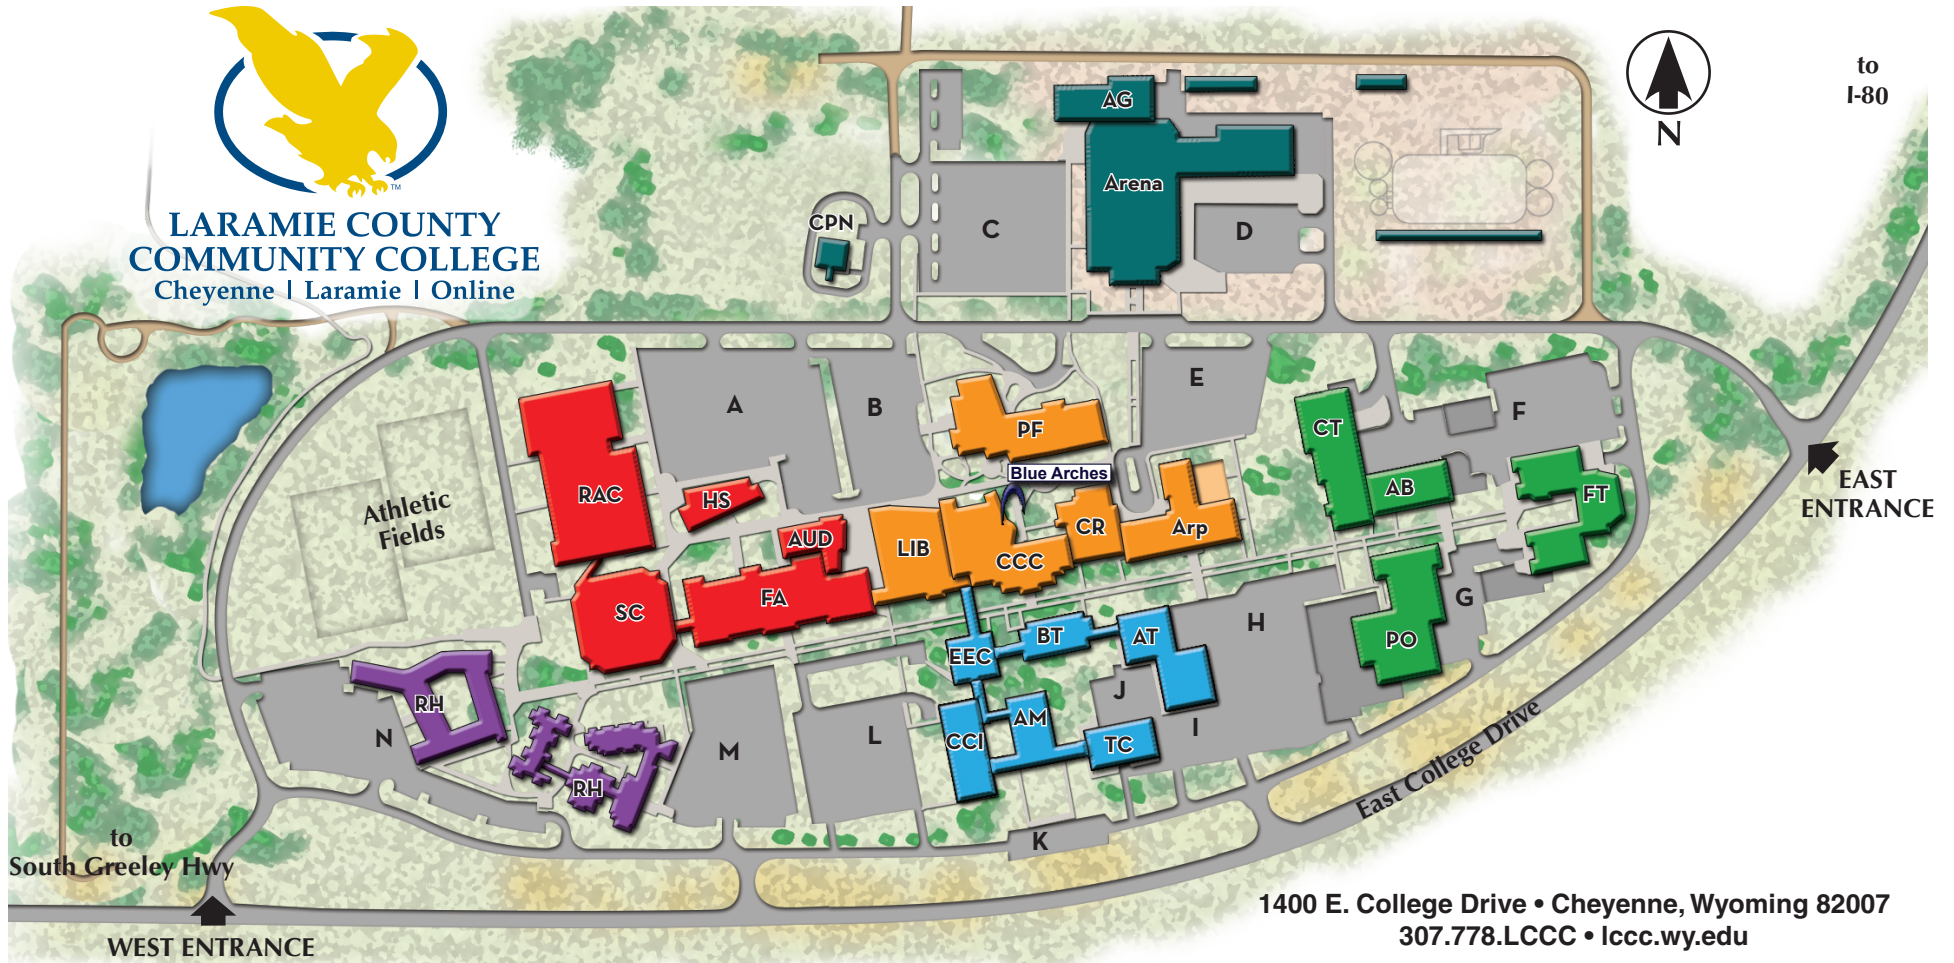

**LARAMIE COUNTY
COMMUNITY COLLEGE**
Cheyenne | Laramie | Online

Administration (AM)

Business Services
Human Resources
President's Office

Andrikopoulos Business & Technology (BT)

Arena (Aren)

Arp (Arp)
Children's Discovery Center

Auto Body (AB)

UW SBDC

Auto Tech (AT)

Boyd Agriculture (AG)

Career & Technical (CT)

ACES

Center for Conferences & Institutes (CCI)

Boys & Girls Club

College Community Ctr (CCC)

Dining Room
Playhouse
Student Lounge

Crossroads (CR)

GEAR UP
Student Computer Ctr/Support Desk
Student Engagement & Diversity

Education & Enrichment Ctr (EEC)

Fine Arts (FA)
LCCC Foundation
Marketing & Communications

Flex Tech (FT)

WHP Academy

Ludden Library (LIB)

Plant Operations (PO)

Prentice/Surbrugg Health Sciences (HS)

Recreation & Athletic Complex (RAC)

Residence Halls (RH)

Merrell Student Activity Lounge